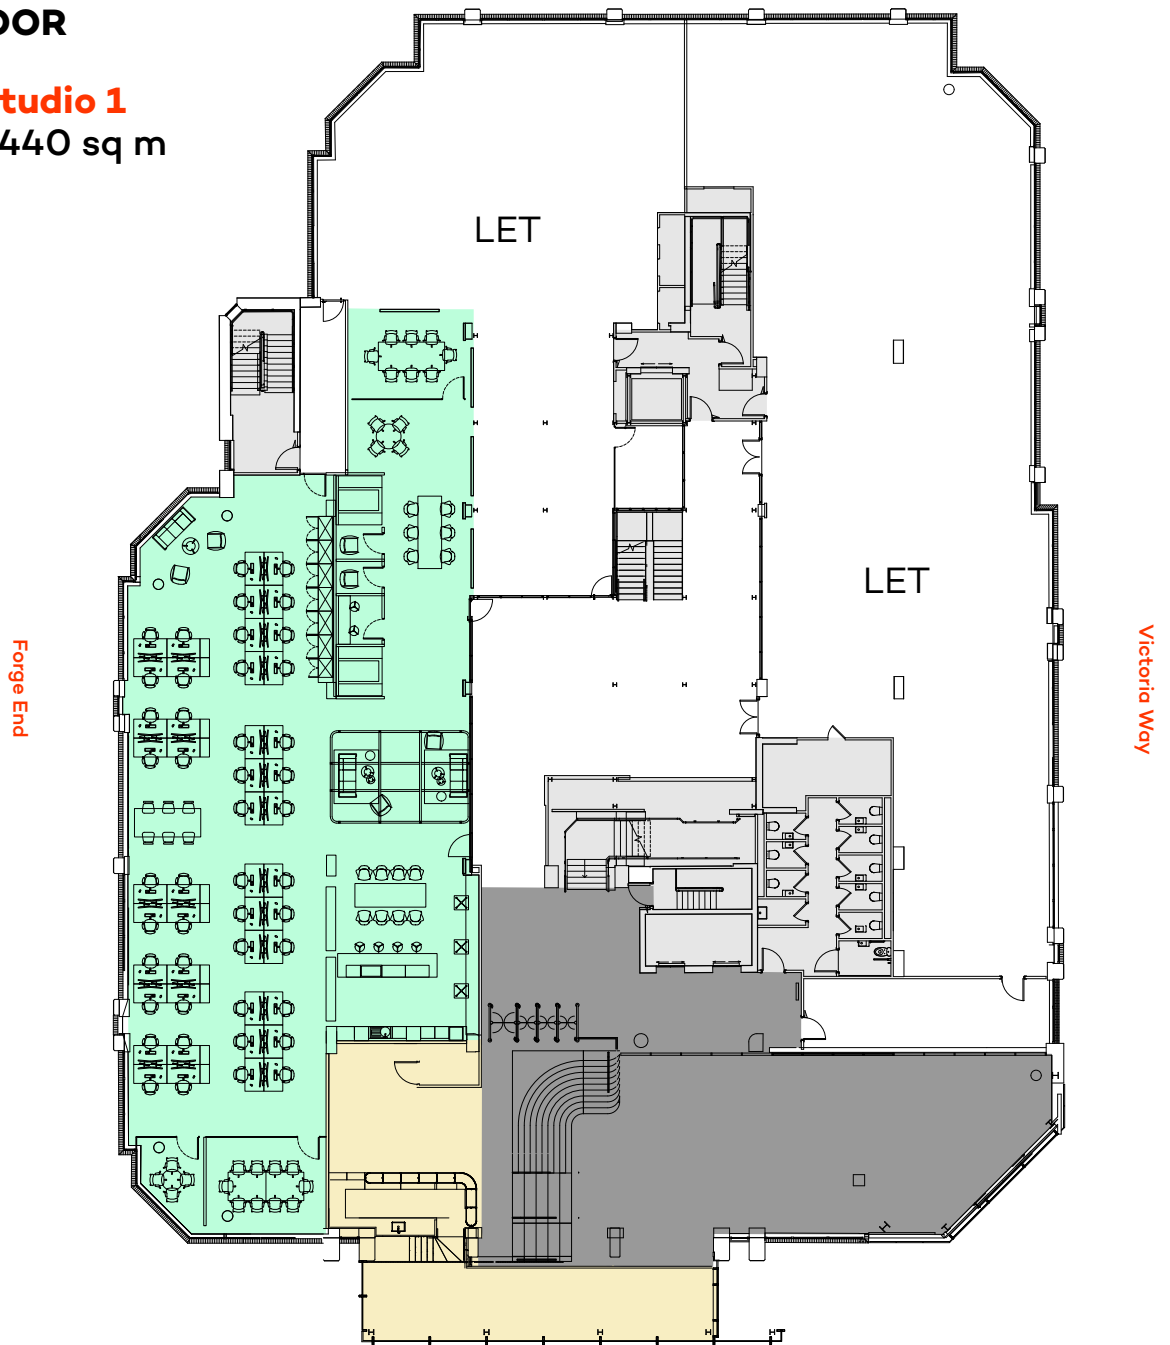

## GROUND FLOOR

**Fully Fitted Studio 1**  
4,740 sq ft – 440 sq m

- Studio 1
- Café
- Reception
- Core

Church Street West

For indicative purposes only.  
Not to scale.